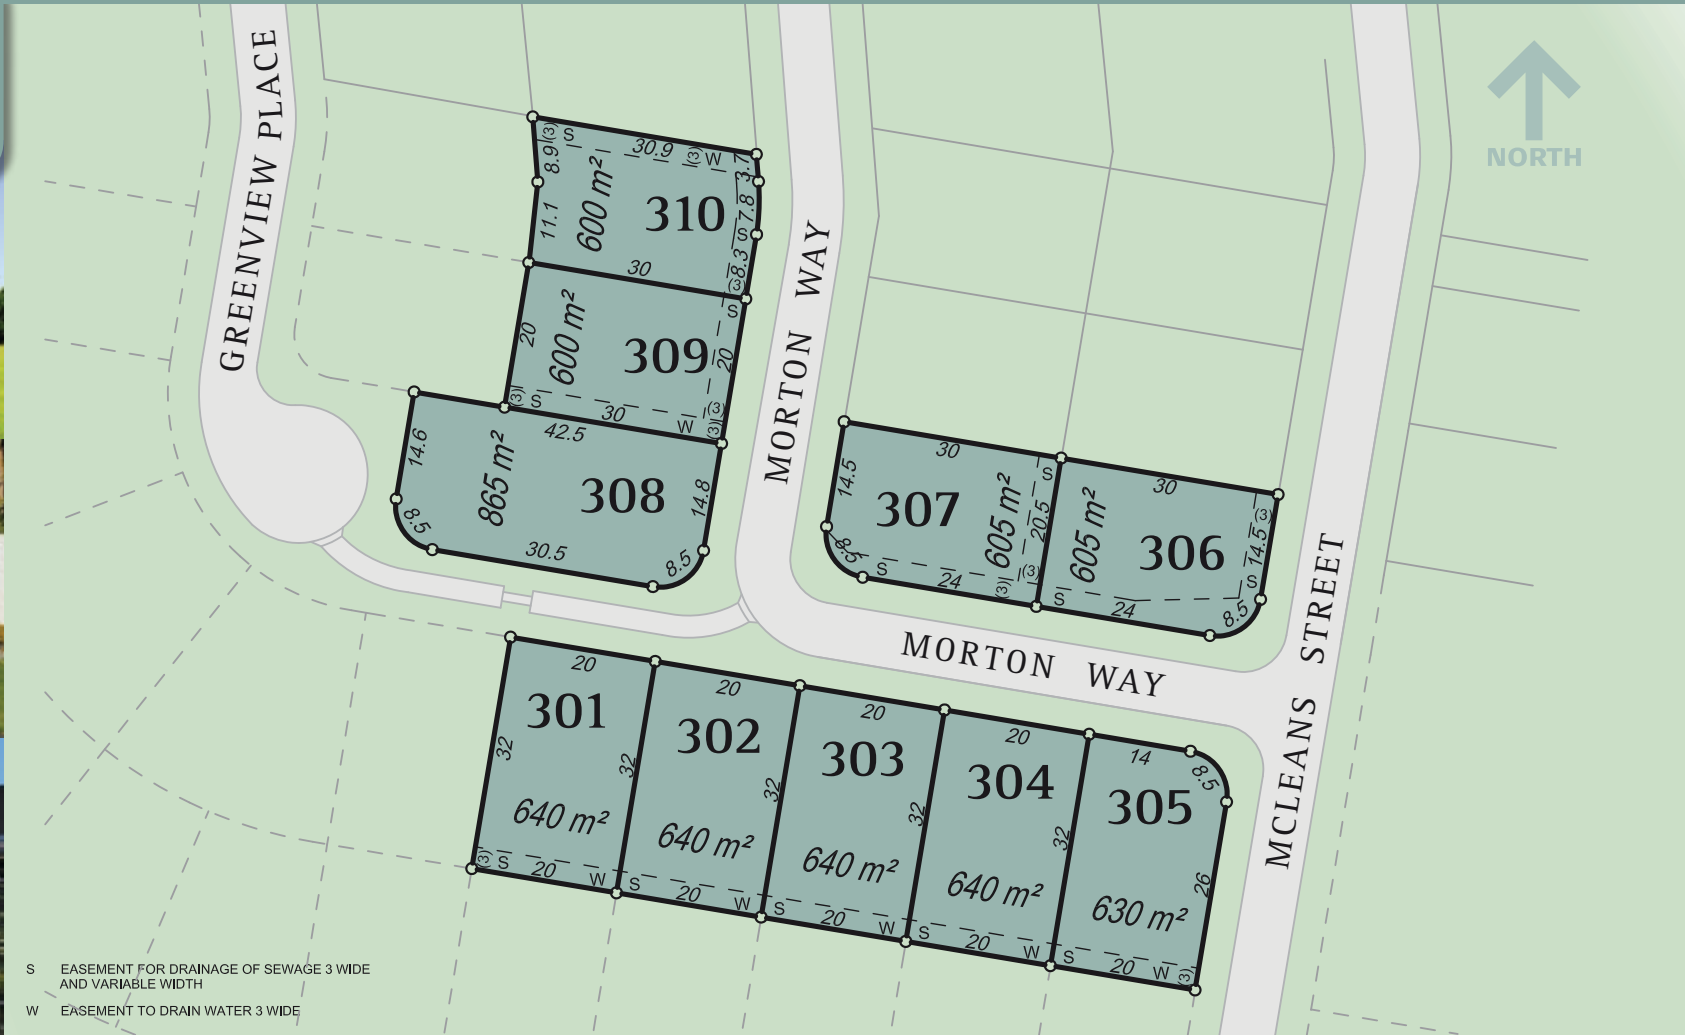

ELEVATION

LENNOX HEAD

Stage Three

www.elevationlennoxhead.com.au

North Creek Road,
Lennox Head, NSW 2478

PHONE: **1300 762 552**

urbex

This Sales Plan should be used for reference purposes only. Whilst all care has been taken to ensure accuracy in the preparation of the particulars herein, no warranty can be given and interested parties must therefore rely on their own enquiries. Homes shown for illustrative purposes only. ELE/65