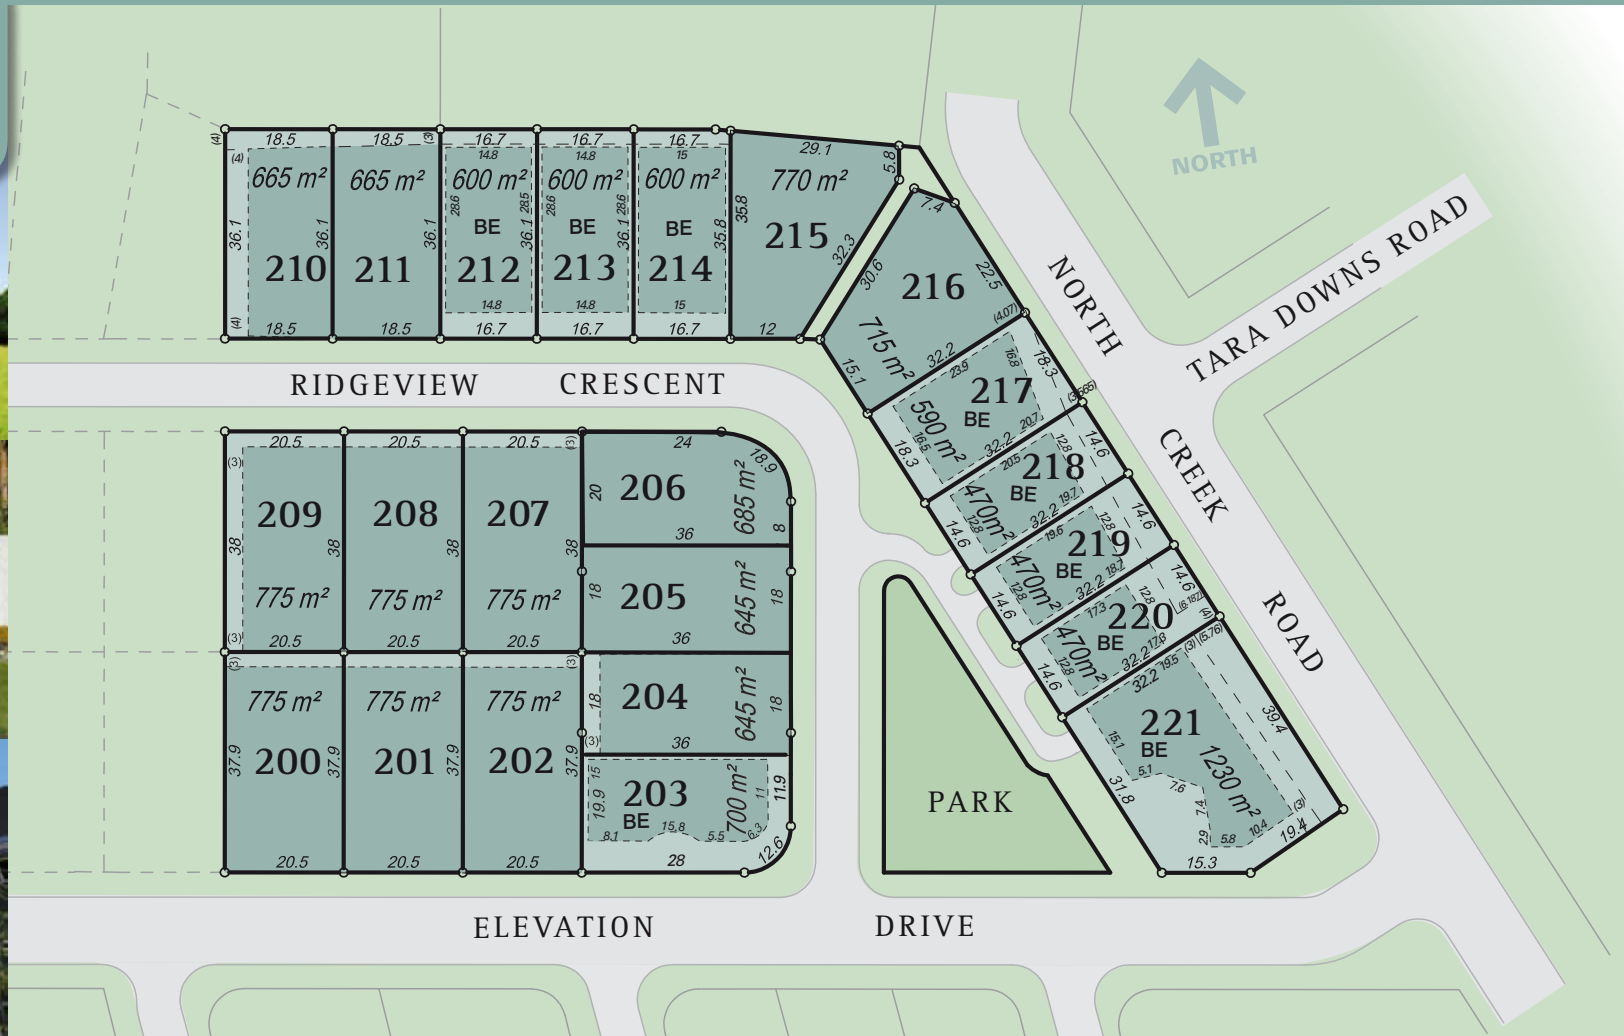

ELEVATION

LENNOX HEAD

Stage Two

www.elevationlennoxhead.com.au

North Creek Road,
Lennox Head, NSW 2478

PHONE: **1300 762 552**

urbex

This Sales Plan should be used for reference purposes only. Whilst all care has been taken to ensure accuracy in the preparation of the particulars herein, no warranty can be given and interested parties must therefore rely on their own enquiries. Homes shown for illustrative purposes only. ELE/55